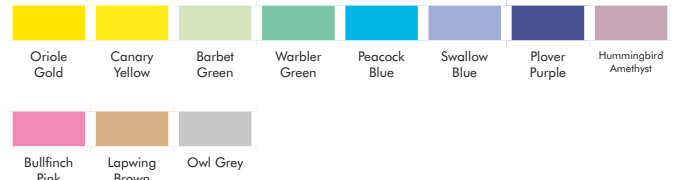

Bright Shades